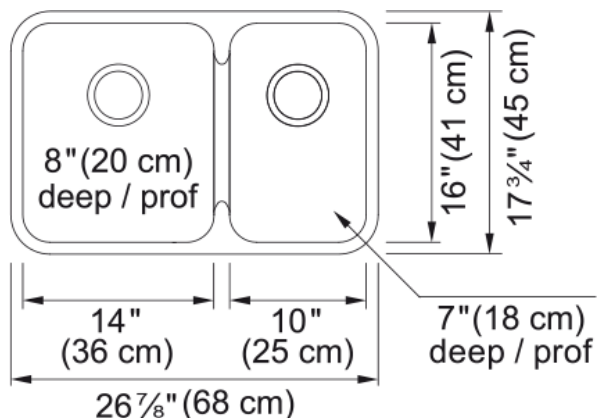

Steel Queen Undermount Sink QCUA1827R-8N | 122.0651.369

Technical Data

Aspect

Sink type	Sink
Type of material	Stainless steel
Number of bowls	1,5
Color	Steel
Surface finish	Silk

Product Dimensions

Exterior size: right to left	26.772
Exterior size: front to back	17.717
Large bowl size: right to left	14
Large bowl size: front to back	16
Large bowl: depth	8
Small bowl size: right to left	10
Small bowl size: front to back	16
Small bowl: depth	7.087

Installation

Minimum cabinet size	33"
----------------------	-----

Product specifications

Installation type	Undermount
Drain hole	3 1/2"
Position of drainer	No drainer

Product identification

Product brand	Kindred
Collection	Steel Queen
Certified by	CSA